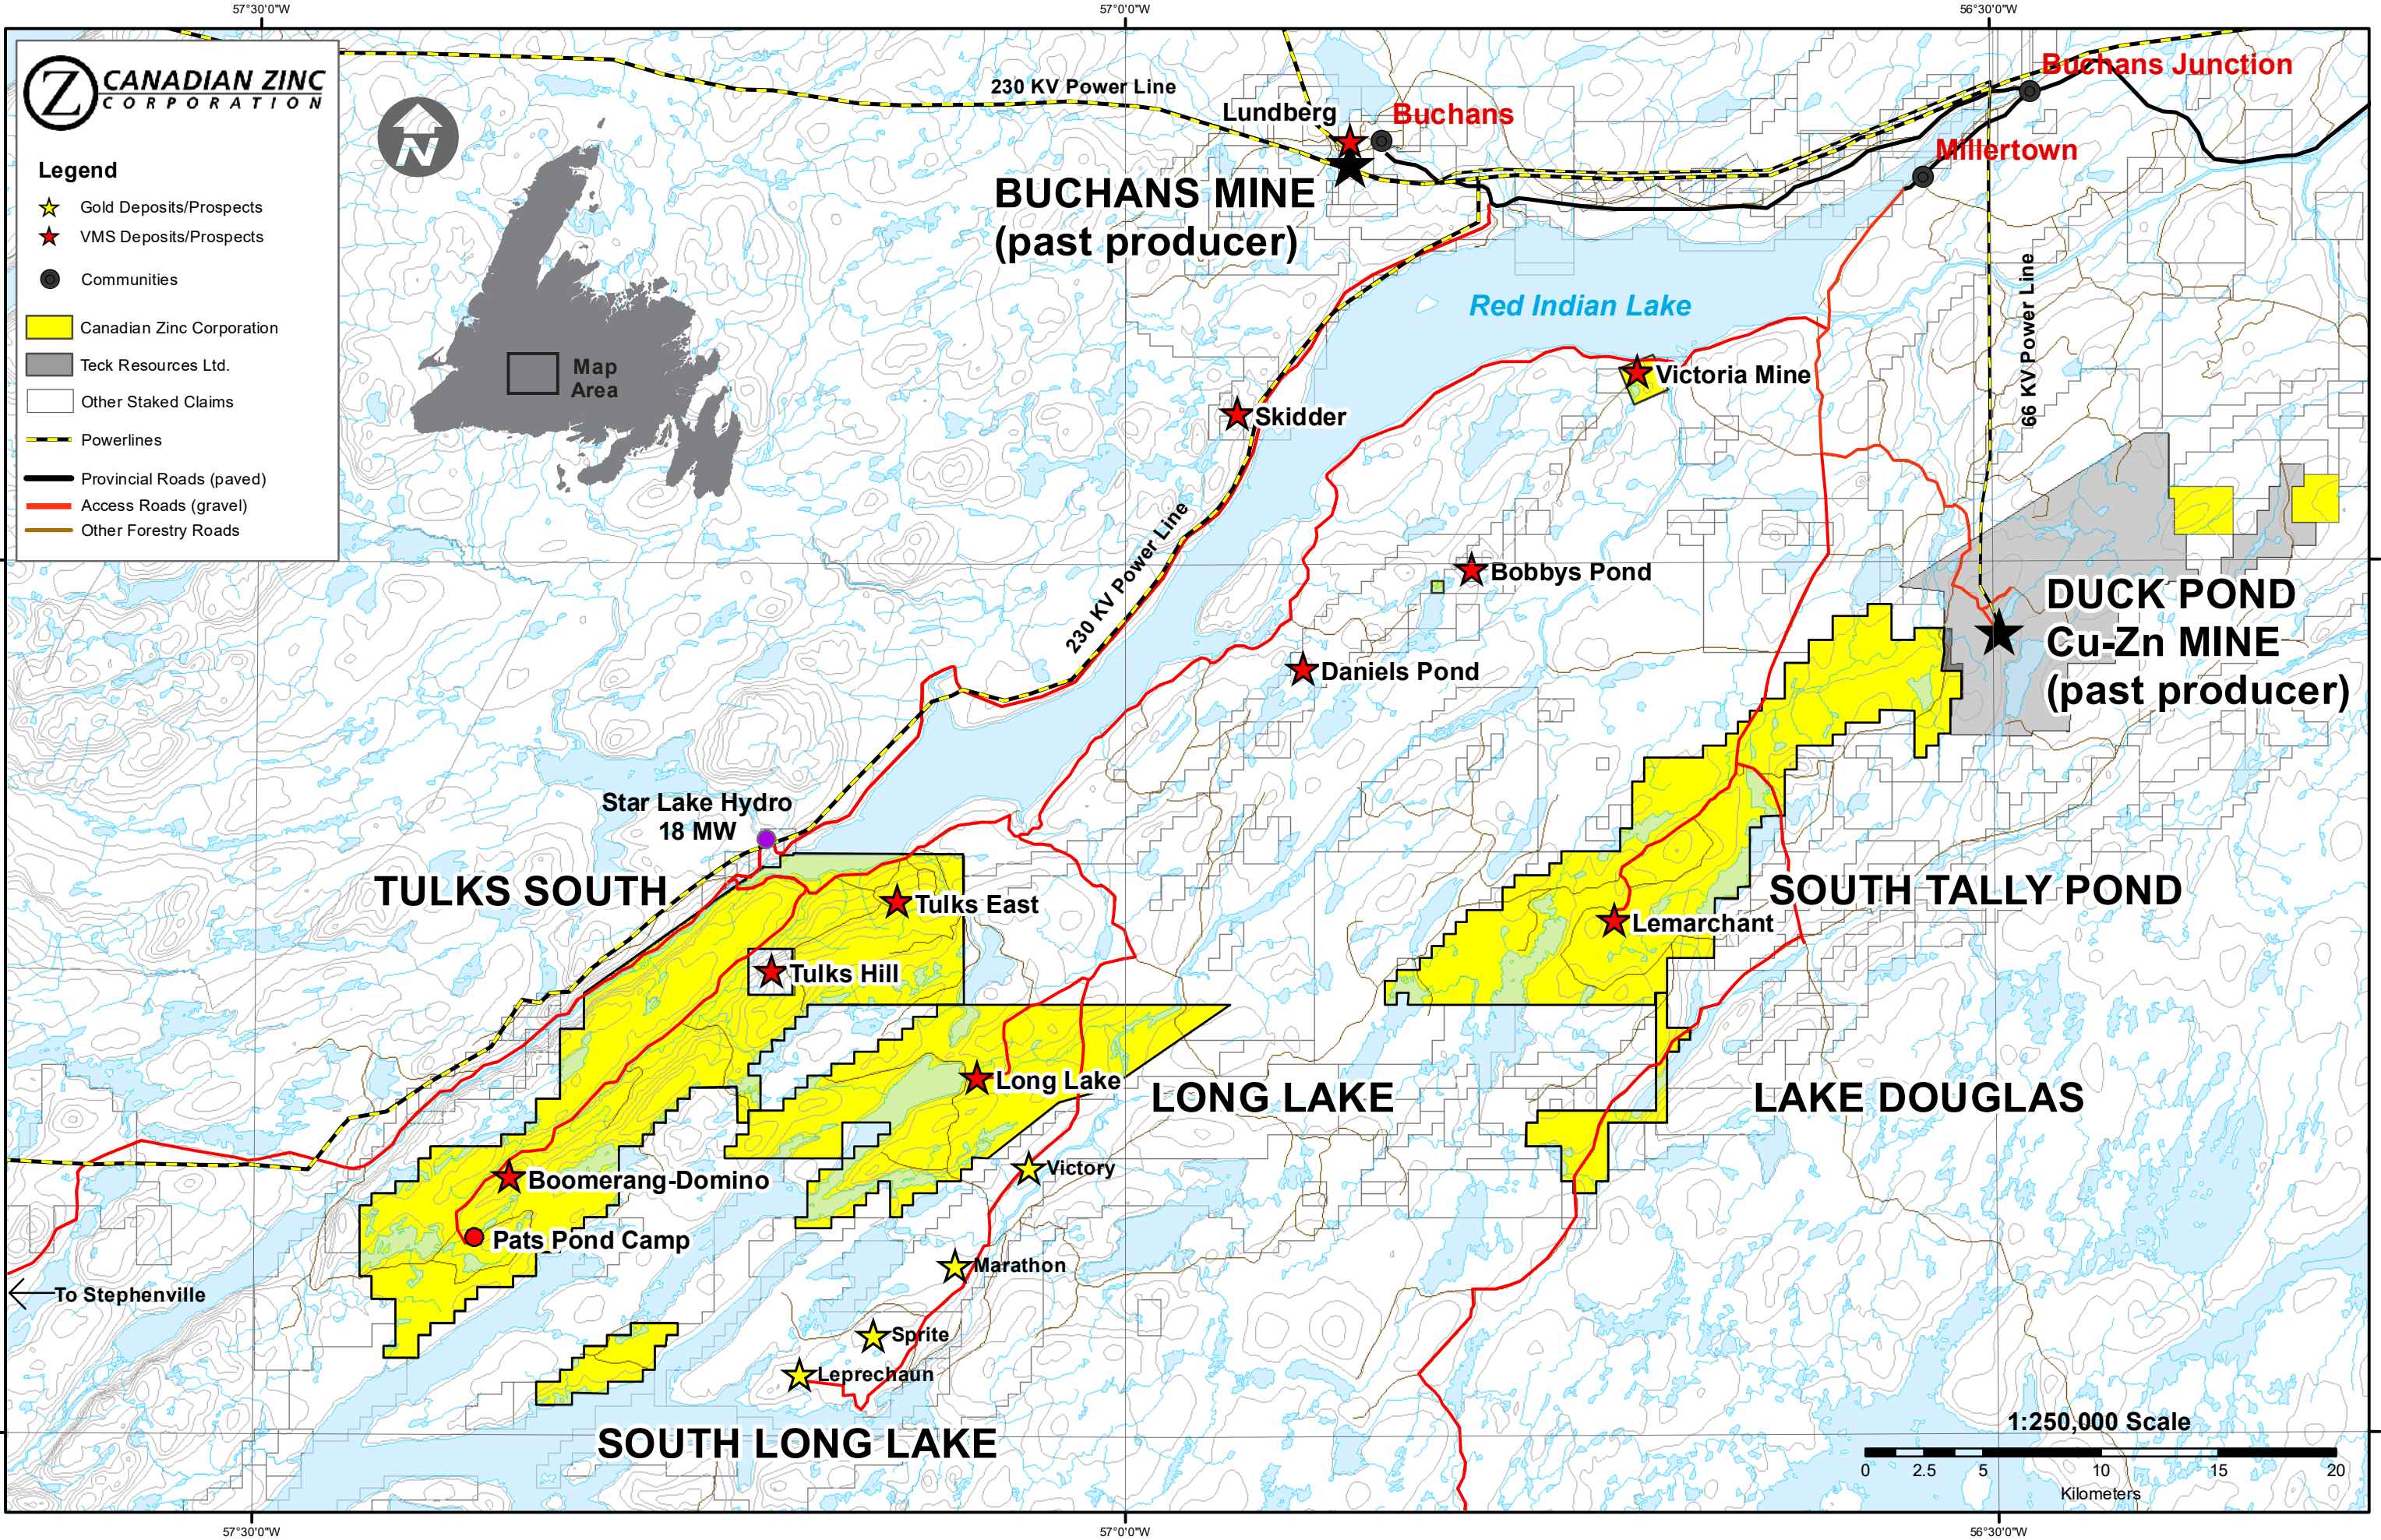

Legend

- ★ Gold Deposits/Prospects
- ★ VMS Deposits/Prospects
- Communities
- Canadian Zinc Corporation
- Teck Resources Ltd.
- Other Staked Claims
- Powerlines
- Provincial Roads (paved)
- Access Roads (gravel)
- Other Forestry Roads

Map Area

TULKS SOUTH

BUCHANS MINE
(past producer)

DUCK POND
Cu-Zn MINE
(past producer)

SOUTH TALLY POND

LONG LAKE

LAKE DOUGLAS

SOUTH LONG LAKE

1:250,000 Scale

← To Stephenville